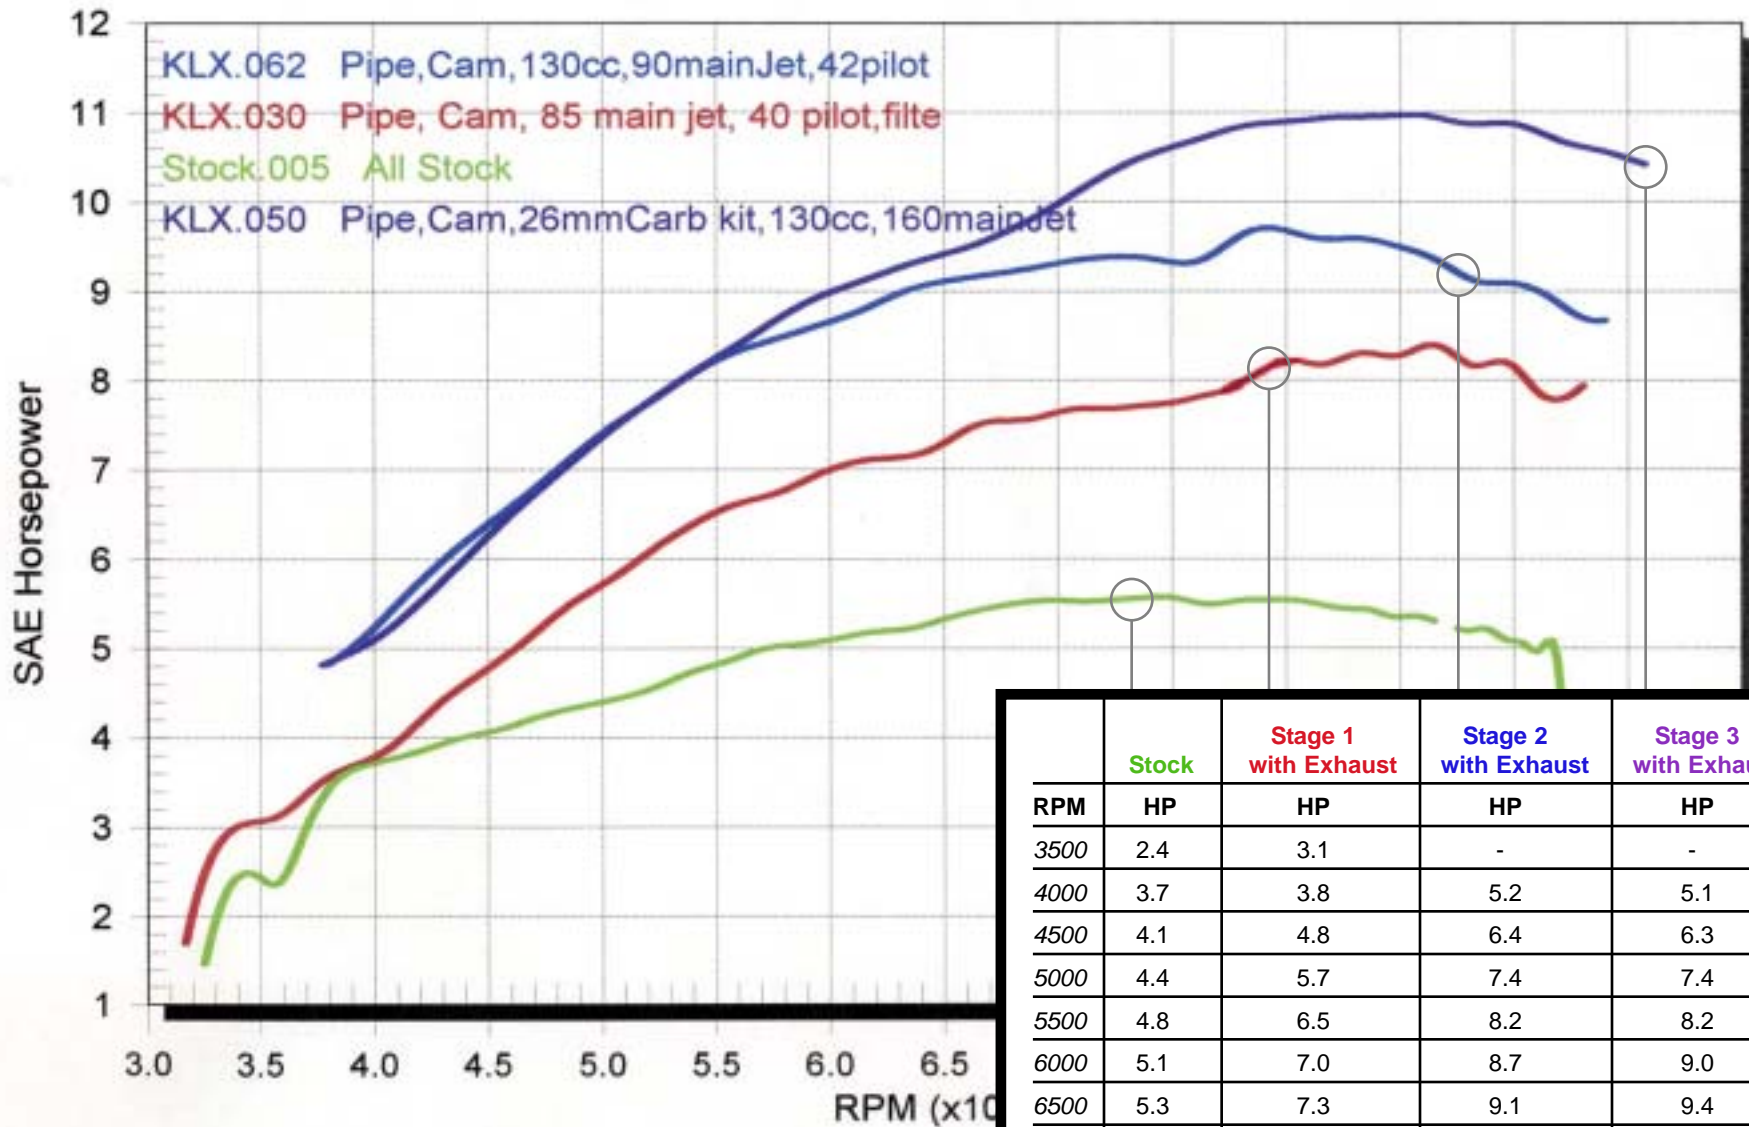

# Two Brothers Racing [www.twobros.com](http://www.twobros.com) 714-550-6070

	Stock	Stage 1 with Exhaust	Stage 2 with Exhaust	Stage 3 with Exhaust
RPM	HP	HP	HP	HP
3500	2.4	3.1	-	-
4000	3.7	3.8	5.2	5.1
4500	4.1	4.8	6.4	6.3
5000	4.4	5.7	7.4	7.4
5500	4.8	6.5	8.2	8.2
6000	5.1	7.0	8.7	9.0
6500	5.3	7.3	9.1	9.4
7000	5.5	7.6	9.3	10.0
7500	5.6	7.7	9.3	10.6
8000	5.5	8.0	9.7	10.9
8500	5.3	8.3	9.5	11.0
9000	5.1	8.1	9.1	10.9