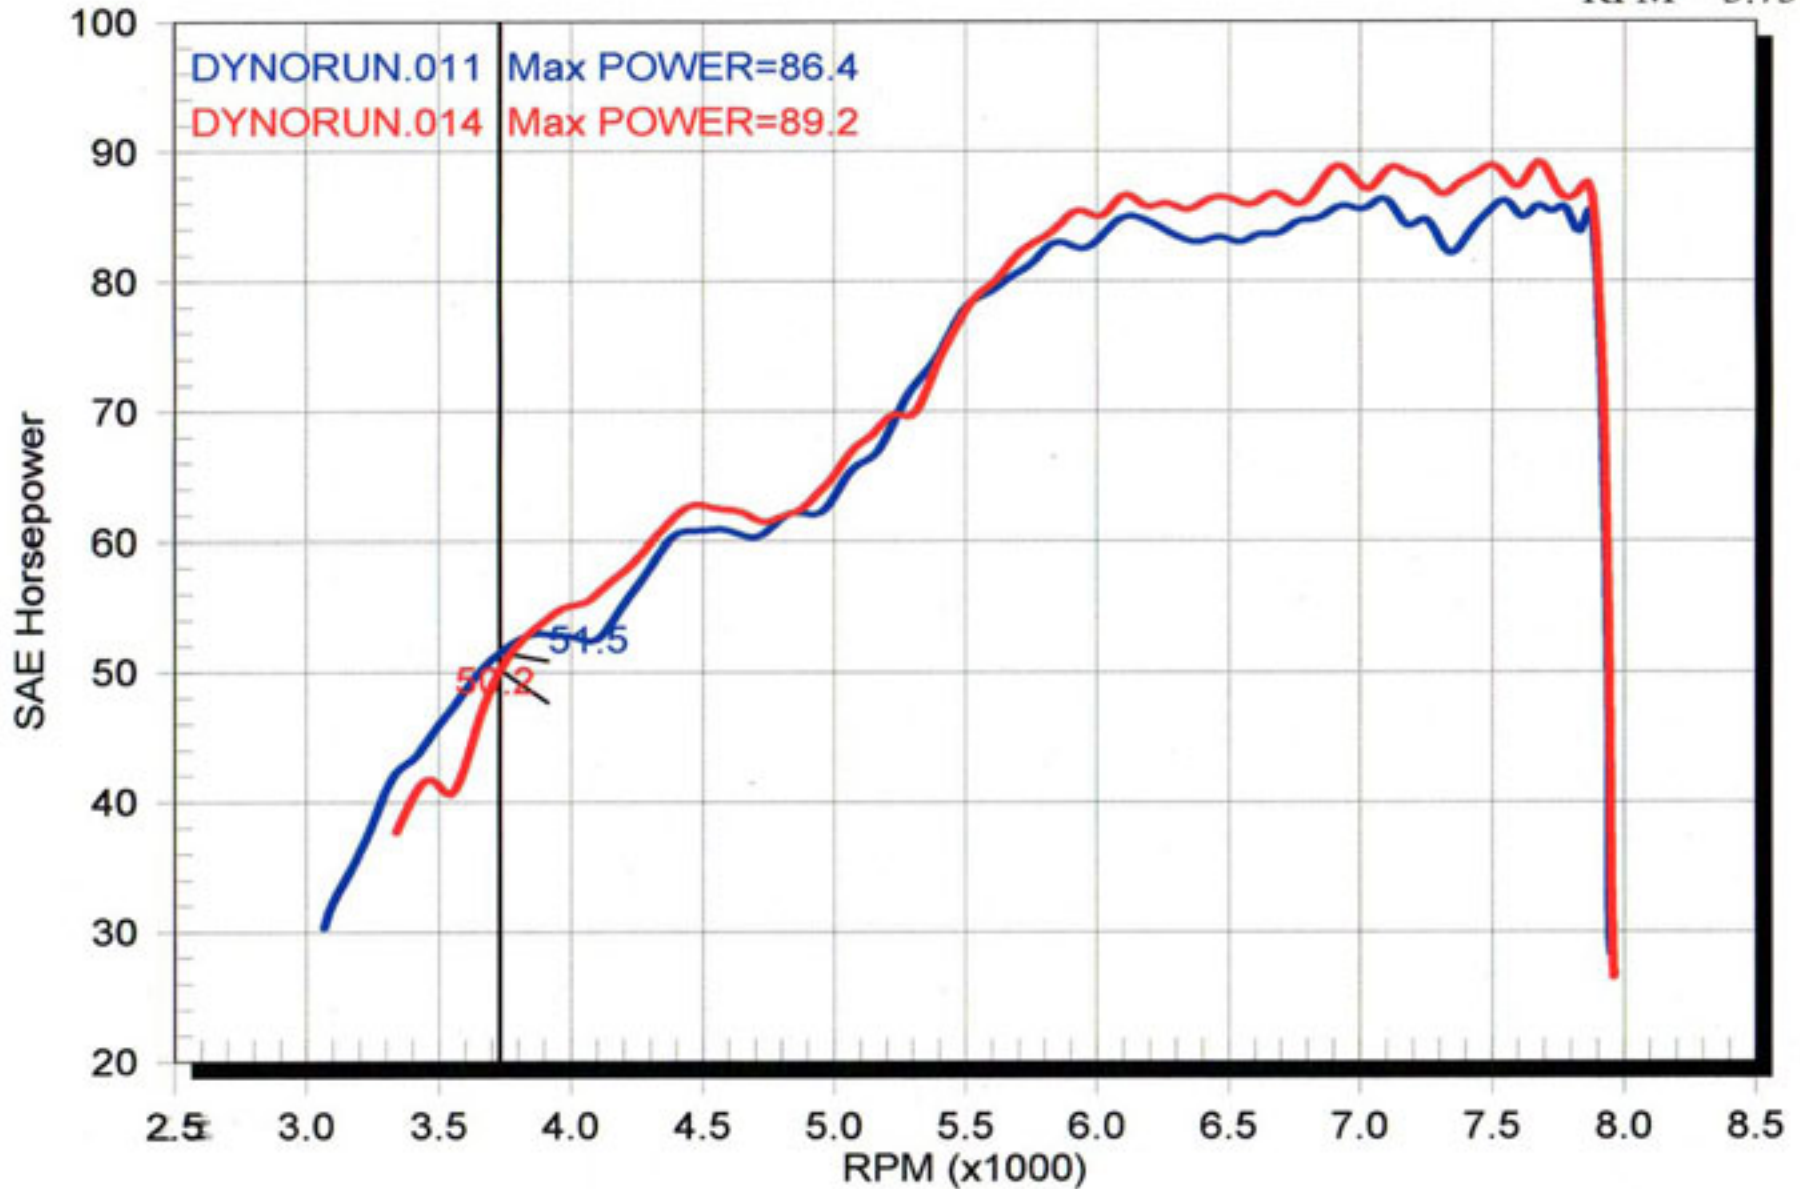

2005 BMW R1200GS Slip-on

DYNORUN.011 Stock runRO 9/08/2005 12:58:16 PM

DYNORUN.014 C5 sliponRO 9/08/2005 1:11:10 PM

# Two Brothers Racing [www.twobros.com](http://www.twobros.com) 714-550-6070

RPM = 3.73

2005 BMW R1200GS Full System

DYNORUN.049 full system (cross member added) RO 9/08/2005 12:58:32 PM

DYNORUN.011 Stock run RO 9/08/2005 12:58:16 PM

# Two Brothers Racing [www.twobros.com](http://www.twobros.com) 714-550-6070

RPM = 5.11