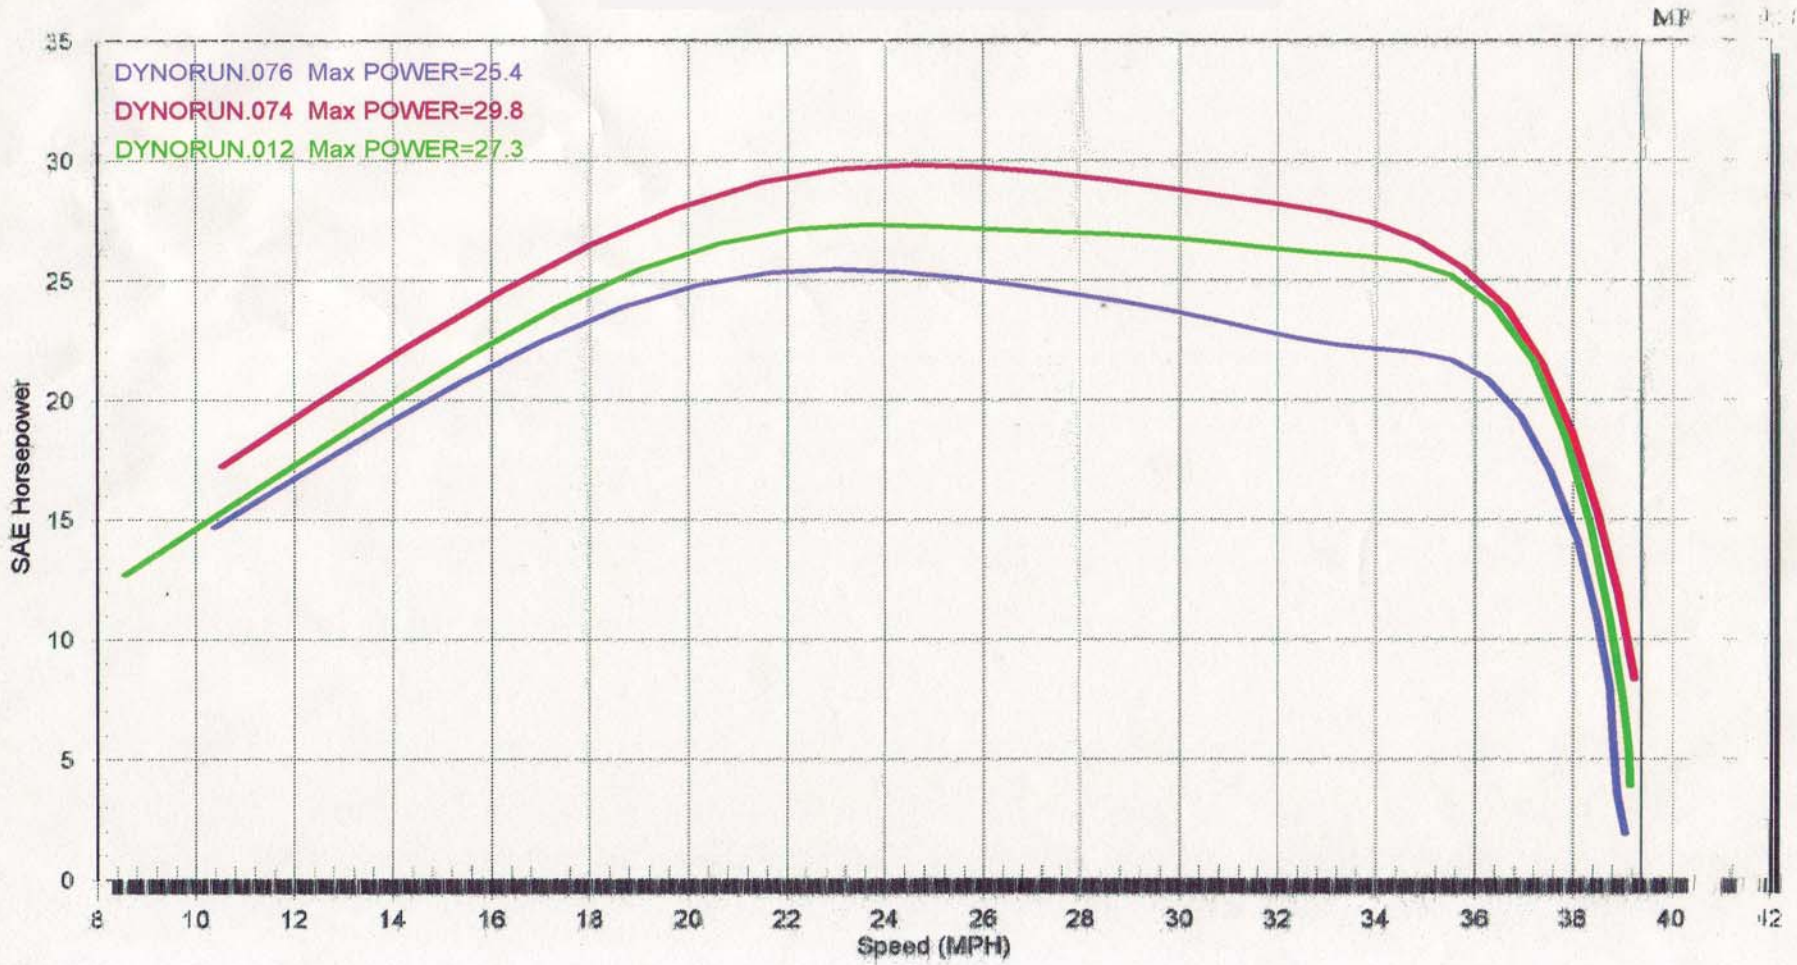

DYNORUN.076 stock RO 12/14/2007 1:49:12 PM
DYNORUN.074 TBR dual complete Juice Box2RO 12/14/2007 12:15:40 PM
DYNORUN.012 TBR dual complete exhaust RO 12/14/2007 9:19:14 AM

Two Brothers Racing www.twobros.com 714-550-6070