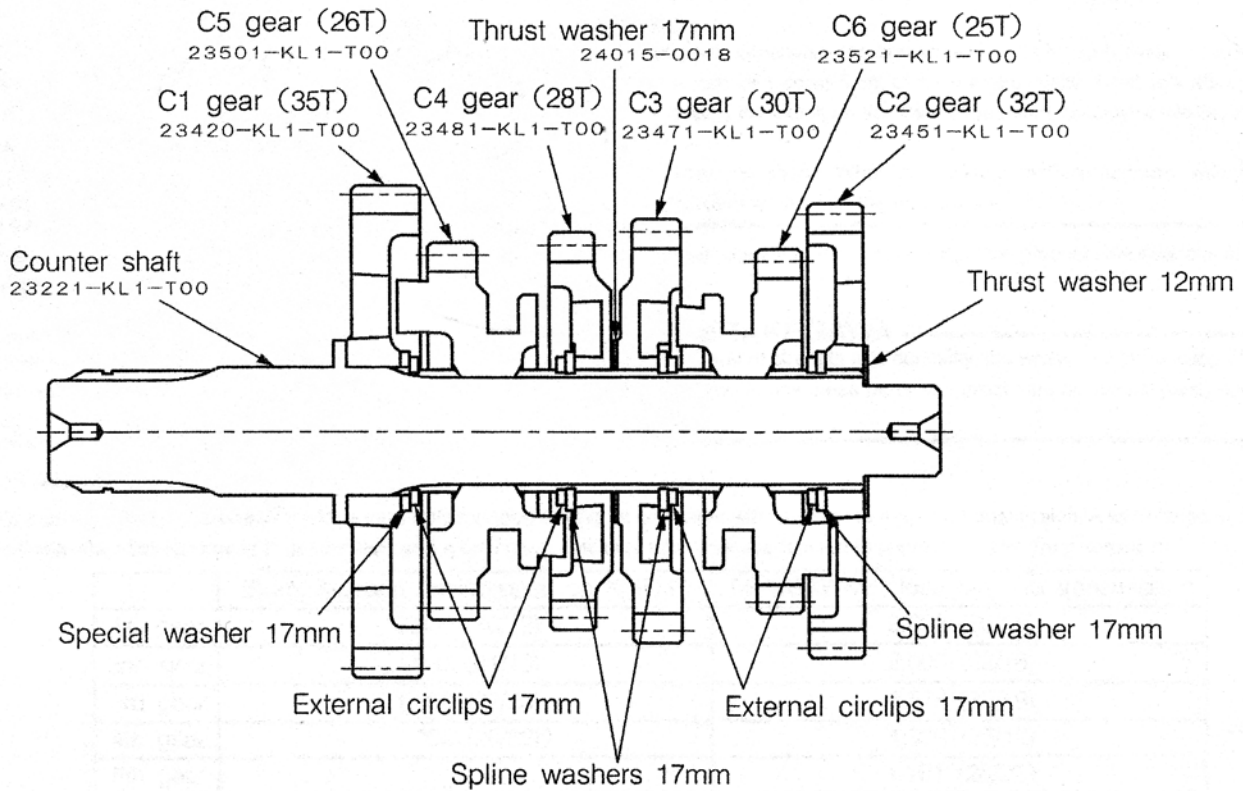

Transmission gear assembly drawing

Main shaft

Counter shaft

Part Name	Qty	Repair Part Item No.	In packs of
Spline washers 17mm	4	241-38	5
External circlips 17mm	6	241-39	5
Special washer 17mm	2	241-40	2
Thrust washer 12mm	1	BW-01-0023	2

SPECIAL PARTS TAKEGAWA