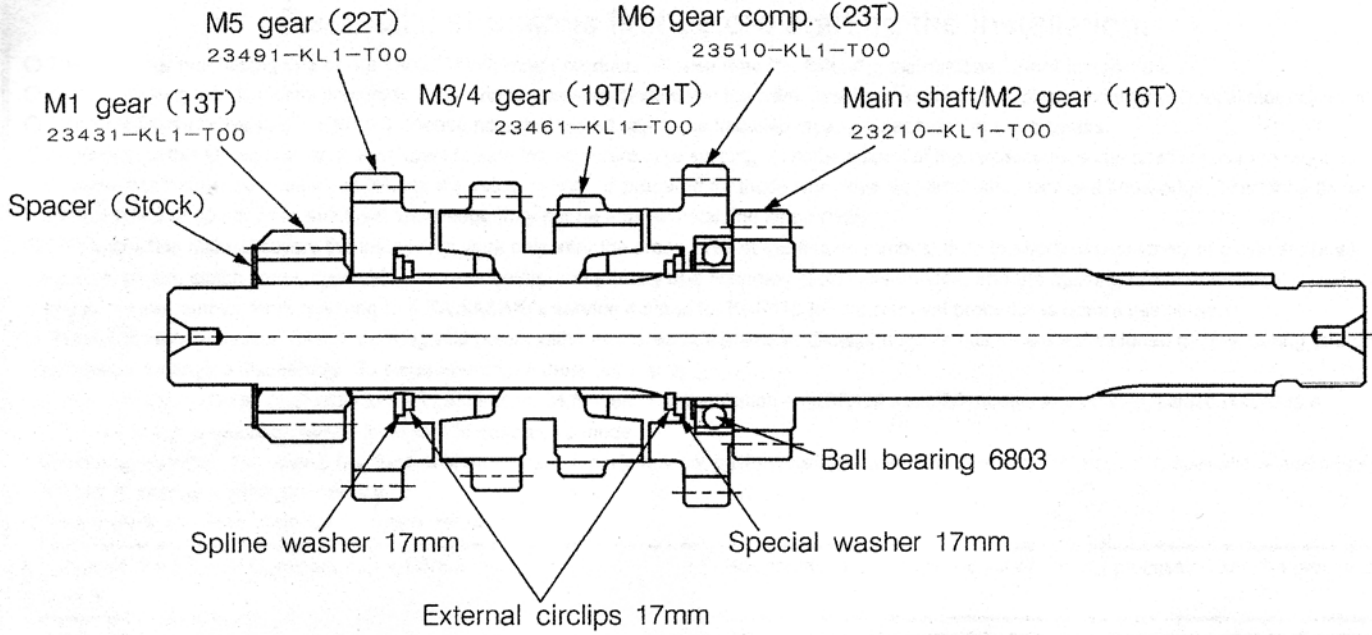

Transmission gear assembly drawing

Main shaft

Counter shaft

Part Name	Qty	Repair Part Item No.	In packs of
Spline washers 17mm	4	241-38	5
External circlips 17mm	6	241-39	5
Special washer 17mm	2	241-40	2
Thrust washer 12mm	1	BW-01-0023	2